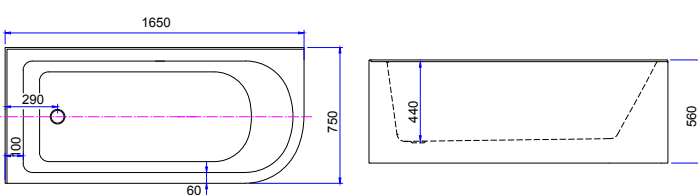

1500 x 720 x 560mm (86910055) **\$1,280** 1700 x 780 x 600mm (86910050) **\$1,320**
1500 x 720 x 560mm (86910055M) **\$1,460** 1700 x 780 x 600mm (86910050M) **\$1,500**

Benton's Freestanding and Corner Bath Product Guide

ADRIA Freestanding Bath

1500 x 720 x 560mm (86910055) \$1,280
 1500 x 720 x 560mm (86910055M) \$1,460

1700 x 780 x 600mm (86910050) \$1,320
 1700 x 780 x 600mm (86910050M) \$1,500

FERRARA Freestanding Back to Wall Bath

1500 x 720 x 560mm (86910045) \$1,280

1700 x 750 x 580mm (86910040) \$1,340

AREZZO Freestanding Bath

1500 x 700 x 580mm (86910035) \$1,280

1680 x 730 x 580mm (86910030) \$1,320

SPELLO Freestanding Bath

1580 x 720 x 570mm (86910025) \$1,280

1680 x 760 x 580mm (86910020) \$1,320

NERETO Freestanding Corner Bath

1650 x 750 x 560mm LH (86910061) \$1,150

1650 x 750 x 560mm RH (86910060) \$1,150

Benton's Space-saving Corner Bath

NERETO 1650 Freestanding Corner Bath