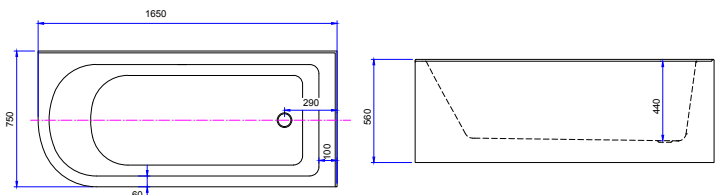

1500 x 720 x 560mm (86910055) **\$1,280** 1700 x 780 x 600mm (86910050) **\$1,320**
1500 x 720 x 560mm (86910055M) **\$1,460** 1700 x 780 x 600mm (86910050M) **\$1,500**

Benton's Freestanding and Corner Bath Product Guide

1500 x 720 x 560mm (86910045) \$1,280

1700 x 750 x 580mm (86910040) \$1,340

AREZZO Freestanding Bath

1500 x 700 x 580mm (86910035) \$1,280

1680 x 730 x 580mm (86910030) \$1,320

SPELLO Freestanding Bath

1580 x 720 x 570mm (86910025) \$1,280

1680 x 760 x 580mm (86910020) \$1,320

NERETO Freestanding Corner Bath

1650 x 750 x 560mm LH (86910061) \$1,150

1650 x 750 x 560mm RH (86910060) \$1,150

Benton's Space-saving Corner Bath

NERETO 1650 Freestanding Corner Bath

Ideal for compact spaces, yet still spacious enough for enjoying a long soak. Corner baths are designed to make the most of limited space in bathrooms. Unique two side panel bath, 2 sides checked into walls (tiling lip LH or RH corner).