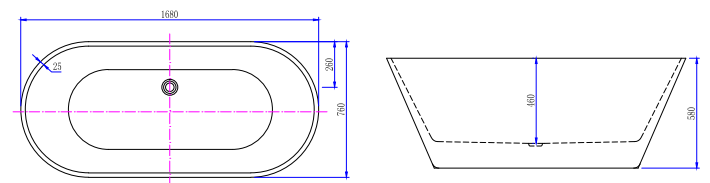

1500 x 720 x 560mm (86910055) **\$1,280** 1700 x 780 x 600mm (86910050) **\$1,320**
1500 x 720 x 560mm (86910055M) **\$1,460** 1700 x 780 x 600mm (86910050M) **\$1,500**

Benton's Freestanding and Corner Bath Product Guide

1500 x 720 x 560mm (86910045) \$1,280

1700 x 750 x 580mm (86910040) \$1,340

AREZZO Freestanding Bath

1500 x 700 x 580mm (86910035) \$1,280

1680 x 730 x 580mm (86910030) \$1,320

SPELLO Freestanding Bath

1580 x 720 x 570mm (86910025) \$1,280

1680 x 760 x 580mm (86910020) \$1,320

NERETO Freestanding Corner Bath

1650 x 750 x 560mm LH (86910061) \$1,150

1650 x 750 x 560mm RH (86910060) \$1,150

Benton's Space-saving Corner Bath

NERETO 1650 Freestanding Corner Bath

Ideal for compact spaces, yet still spacious enough for enjoying a long soak. Corner baths are designed to make the most of limited space in bathrooms. Unique two side panel bath, 2 sides checked into walls (tiling lip LH or RH corner).