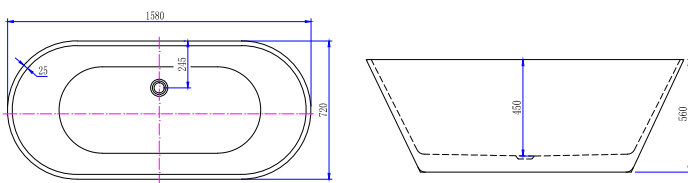

1500 x 720 x 560mm (86910055) **\$1,280** 1700 x 780 x 600mm (86910050) **\$1,320**
1500 x 720 x 560mm (86910055M) **\$1,460** 1700 x 780 x 600mm (86910050M) **\$1,500**

Benton's Freestanding and Corner Bath Product Guide

1500 x 720 x 560mm (86910045) \$1,280

1700 x 750 x 580mm (86910040) \$1,340

AREZZO Freestanding Bath

1500 x 700 x 580mm (86910035) \$1,280

1680 x 730 x 580mm (86910030) \$1,320

SPELLO Freestanding Bath

1580 x 720 x 570mm (86910025) \$1,280

1680 x 760 x 580mm (86910020) \$1,320

NERETO Freestanding Corner Bath

1650 x 750 x 560mm LH (86910061) \$1,150

1650 x 750 x 560mm RH (86910060) \$1,150

Benton's Space-saving Corner Bath

NERETO 1650 Freestanding Corner Bath

Ideal for compact spaces, yet still spacious enough for enjoying a long soak. Corner baths are designed to make the most of limited space in bathrooms. Unique two side panel bath, 2 sides checked into walls (tiling lip LH or RH corner).