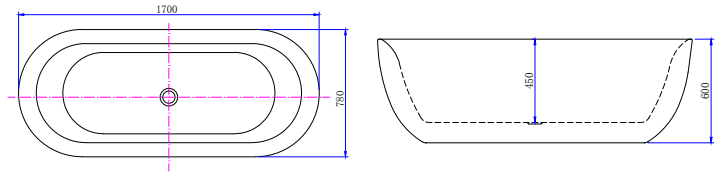

1700 x 780 x 600mm (86910050) $1,320
1700 x 780 x 600mm (86910050M) $1,500