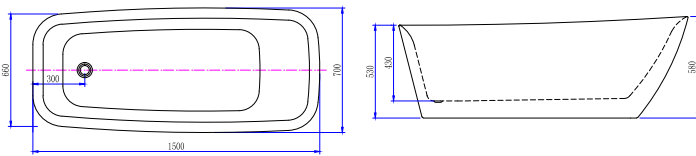

1500 x 720 x 560mm (86910055) **\$1,280** 1700 x 780 x 600mm (86910050) **\$1,320**
1500 x 720 x 560mm (86910055M) **\$1,460** 1700 x 780 x 600mm (86910050M) **\$1,500**

Benton's Freestanding and Corner Bath Product Guide

ADRIA Freestanding Bath

1500 x 720 x 560mm (86910055) \$1,280
 1500 x 720 x 560mm (86910055M) \$1,460

1700 x 780 x 600mm (86910050) \$1,320
 1700 x 780 x 600mm (86910050M) \$1,500

FERRARA Freestanding Back to Wall Bath

1500 x 720 x 560mm (86910045) \$1,280

1700 x 750 x 580mm (86910040) \$1,340

AREZZO Freestanding Bath

1500 x 700 x 580mm (86910035) \$1,280

1680 x 730 x 580mm (86910030) \$1,320

SPELLO Freestanding Bath

1580 x 720 x 570mm (86910025) \$1,280

1680 x 760 x 580mm (86910020) \$1,320

NERETO Freestanding Corner Bath

1650 x 750 x 560mm LH (86910061) \$1,150

1650 x 750 x 560mm RH (86910060) \$1,150

Benton's Space-saving Corner Bath

NERETO 1650 Freestanding Corner Bath