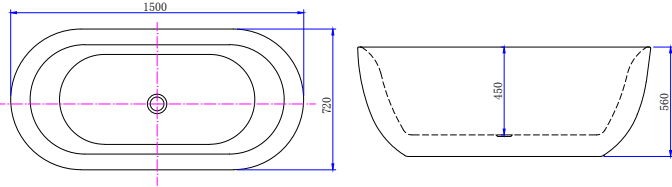

Benton's Freestanding and Corner Bath Product Guide

ADRIA Freestanding Bath

1500 x 720 x 560mm (86910055) $1,280
1500 x 720 x 560mm (86910055M) $1,460