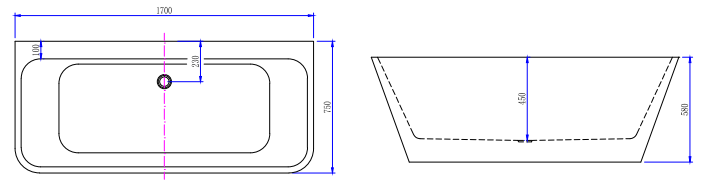

1500 x 720 x 560mm (86910055) **\$1,280** 1700 x 780 x 600mm (86910050) **\$1,320**
1500 x 720 x 560mm (86910055M) **\$1,460** 1700 x 780 x 600mm (86910050M) **\$1,500**

Benton's Freestanding and Corner Bath Product Guide

ADRIA Freestanding Bath

1500 x 720 x 560mm (86910055) \$1,280
 1500 x 720 x 560mm (86910055M) \$1,460

1700 x 780 x 600mm (86910050) \$1,320
 1700 x 780 x 600mm (86910050M) \$1,500

FERRARA Freestanding Back to Wall Bath

1500 x 720 x 560mm (86910045) \$1,280

1700 x 750 x 580mm (86910040) \$1,340

AREZZO Freestanding Bath

1500 x 700 x 580mm (86910035) \$1,280

1680 x 730 x 580mm (86910030) \$1,320

SPELLO Freestanding Bath

1580 x 720 x 570mm (86910025) \$1,280

1680 x 760 x 580mm (86910020) \$1,320

NERETO Freestanding Corner Bath

1650 x 750 x 560mm LH (86910061) \$1,150

1650 x 750 x 560mm RH (86910060) \$1,150

Benton's Space-saving Corner Bath

NERETO 1650 Freestanding Corner Bath