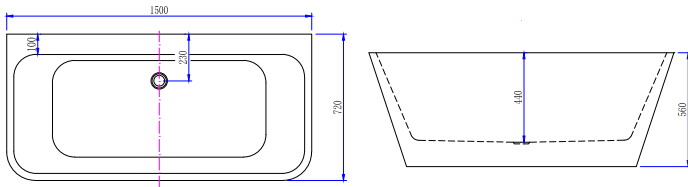

1500 x 720 x 560mm (86910055) **\$1,280** 1700 x 780 x 600mm (86910050) **\$1,320**
1500 x 720 x 560mm (86910055M) **\$1,460** 1700 x 780 x 600mm (86910050M) **\$1,500**

Benton's Freestanding and Corner Bath Product Guide

ADRIA Freestanding Bath

1500 x 720 x 560mm (86910055) \$1,280
 1500 x 720 x 560mm (86910055M) \$1,460

1700 x 780 x 600mm (86910050) \$1,320
 1700 x 780 x 600mm (86910050M) \$1,500

FERRARA Freestanding Back to Wall Bath

1500 x 720 x 560mm (86910045) \$1,280

1700 x 750 x 580mm (86910040) \$1,340

AREZZO Freestanding Bath

1500 x 700 x 580mm (86910035) \$1,280

1680 x 730 x 580mm (86910030) \$1,320

SPELLO Freestanding Bath

1580 x 720 x 570mm (86910025) \$1,280

1680 x 760 x 580mm (86910020) \$1,320

NERETO Freestanding Corner Bath

1650 x 750 x 560mm LH (86910061) \$1,150

1650 x 750 x 560mm RH (86910060) \$1,150

Benton's Space-saving Corner Bath

NERETO 1650 Freestanding Corner Bath