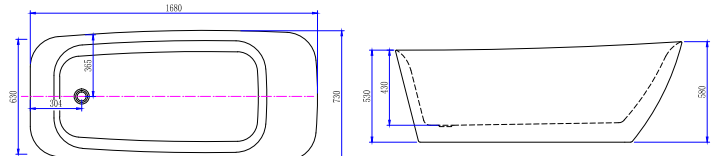

1500 x 720 x 560mm (86910055) **\$1,280** 1700 x 780 x 600mm (86910050) **\$1,320**
1500 x 720 x 560mm (86910055M) **\$1,460** 1700 x 780 x 600mm (86910050M) **\$1,500**

Benton's Freestanding and Corner Bath Product Guide

1500 x 720 x 560mm (86910045) \$1,280

1700 x 750 x 580mm (86910040) \$1,340

AREZZO Freestanding Bath

1500 x 700 x 580mm (86910035) \$1,280

1680 x 730 x 580mm (86910030) \$1,320

SPELLO Freestanding Bath

1580 x 720 x 570mm (86910025) \$1,280

1680 x 760 x 580mm (86910020) \$1,320

NERETO Freestanding Corner Bath

1650 x 750 x 560mm LH (86910061) \$1,150

1650 x 750 x 560mm RH (86910060) \$1,150

Benton's Space-saving Corner Bath

NERETO 1650 Freestanding Corner Bath

Ideal for compact spaces, yet still spacious enough for enjoying a long soak. Corner baths are designed to make the most of limited space in bathrooms. Unique two side panel bath, 2 sides checked into walls (tiling lip LH or RH corner).